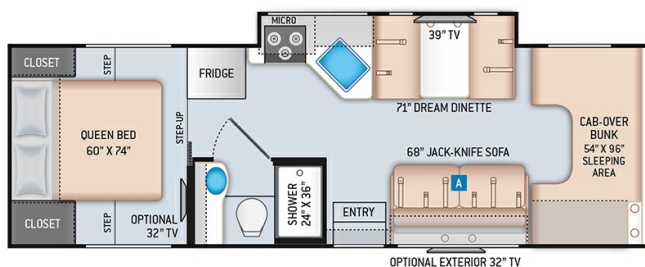

2022 THOR MOTOR COACH FOUR WINDS 28Z

SPECIFICATIONS

Year	2022
Manufacturer	THOR MOTOR COACH
Brand	FOUR WINDS
Model	28Z
Type	Motorhome
Class	C
Fuel Type	Gas
Status	PreOwned
Stock #	P2087
Financing Available	✘
Warranty Available	✘
Odometer	5000 kms.
VIN	N/A
Chassis	Ford E450
Engine	350HP V8
Transmission	AUTO
Suspension	N/A
Leveling	N/A
Exterior Length	30.0 ft.
Dry Weight	14500 lbs.
Sleeping Capacity	8 person(s)
Interior Colour	N/A
Exterior Colour	Fiberglass
Slideouts	1