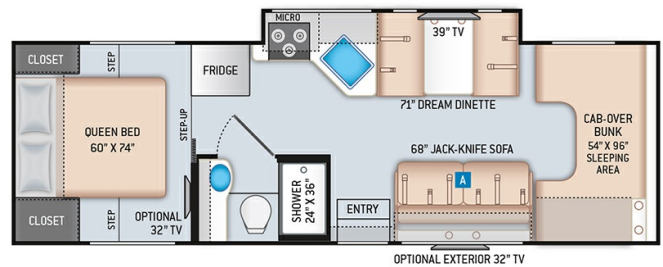

SPECIAL UNIT
\$128,995.00

Originally \$149,995

\$633 Bi-Weekly
2022 THOR MOTOR COACH FOUR WINDS 28Z
SPECIFICATIONS

Year	2022
Manufacturer	THOR MOTOR COACH
Brand	FOUR WINDS
Model	28Z
Type	Motorhome
Class	C
Fuel Type	Gas
Status	PreOwned
Stock #	P2087
Financing Available	✓
Warranty Available	✓
Odometer	5000
VIN	N/A
Chassis	Ford E450
Engine	350HP V8
Transmission	AUTO
Suspension	N/A
Leveling	N/A
Exterior Length	30.0 ft.
Dry Weight	14500 lbs.
Sleeping Capacity	8 person(s)
Interior Colour	N/A
Exterior Colour	Fiberglass
Slideouts	1