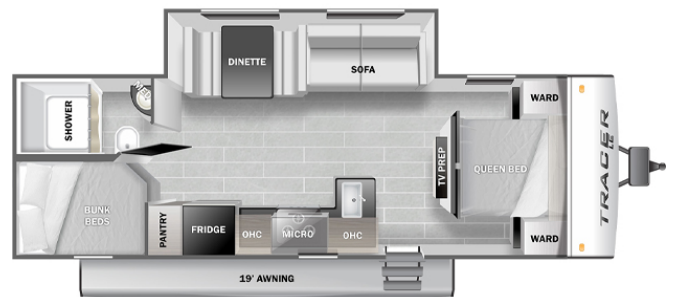

2023 PRIMETIME TRACER LE 260BHSLE

\$37,995.00

Originally \$54,234.00

SPECIFICATIONS

Year	2023
Manufacturer	PRIMETIME
Brand	TRACER LE
Model	260BHSLE
Type	Travel Trailer
Status	New
Stock #	12956
Financing Available	✓
Warranty Available	✓
Suspension	Springs
Leveling	Manual
Exterior Length	29.1 ft.
Dry Weight	5365 lbs.
Sleeping Capacity	10 person(s)
Interior Colour	N/A
Exterior Colour	Fibreglass
Slideouts	1

Disclaimer: Product information, pricing and photos are as accurate as possible and are subject to change without notice.

SELLING FEATURES

The Tracer LE 260BHSLE model is a great trailer for a family who loves the outdoors. This unit can **sleep up to 10 people** when the dinette and full sofa bed is put to use. The kids will love the double bunks beds with extra storage underneath for all their things. The parents will appreciate the p...