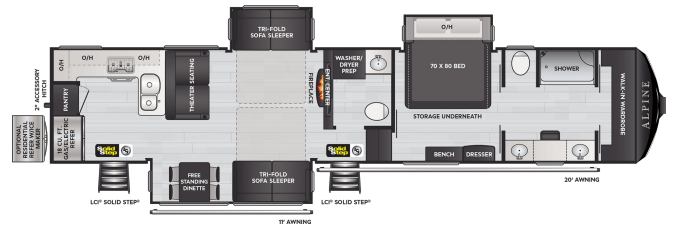

2022 KEYSTONE Alpine 3910RK Rear Kitchen w/2 Bath

SPECIFICATIONS

Year	2022
Manufacturer	KEYSTONE
Brand	Alpine
Model	3910RK Rear Kitchen w/2 Bath
Type	Fifth Wheel
Status	New
Stock #	Alpine 2325
Financing Available	✓
Warranty Available	✓
Suspension	N/A
Leveling	N/A
Exterior Length	43.0 ft.
Dry Weight	13517 lbs.
Sleeping Capacity	N/A person(s)
Interior Colour	N/A
Exterior Colour	N/A
Slideouts	N/A