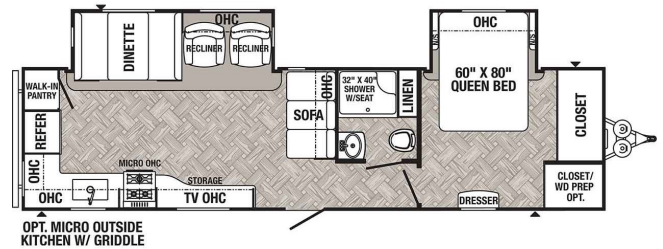

#### SPECIFICATIONS

Year	2023
Manufacturer	PALOMINO
Brand	PUMA
Model	30RKQS
Type	Travel Trailer
Status	New
Stock #	23R013
Financing Available	✓
Warranty Available	✓
Suspension	N/A
Leveling	N/A
Exterior Length	36.1 ft.
Dry Weight	7974 lbs.
Sleeping Capacity	4 person(s)
Interior Colour	N/A
Exterior Colour	Aluminum
Slideouts	2

#### SELLING FEATURES

Specifications and Features:

- Length (ft): 36'1"
- Width (ft): 8'0"
- Height (ft): 11'1"
- Interior Height (ft): 6'8"
- GVWR (lbs): 9600
- Dry Weight (lbs): 7974
- Payload Capacity (lbs): 1626
- Hitch Weight (lbs): 1085
- Number Of Fresh Water Holding Tanks: 1
- Total Fresh Water Tank Capaci...