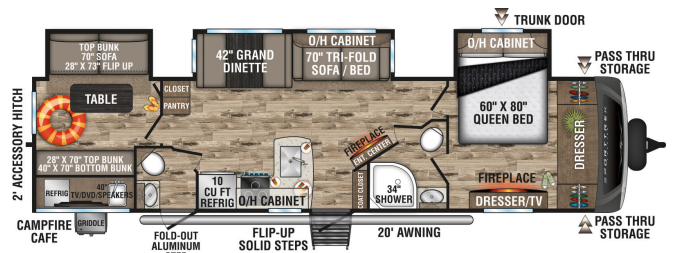

SPECIAL UNIT
\$59,980.00

Originally \$84,285

\$150 Weekly
2022 VENTURE SPORTTREK TOURING 343VBH
SPECIFICATIONS

Year	2022
Manufacturer	VENTURE
Brand	SPORTTREK
Model	TOURING 343VBH
Type	Travel Trailer
Status	New
Stock #	22R041
Financing Available	✓
Warranty Available	✓
Suspension	N/A
Leveling	N/A
Exterior Length	37.1 ft.
Dry Weight	8890 lbs.
Sleeping Capacity	7 person(s)
Interior Colour	N/A
Exterior Colour	Fiberglass
Slideouts	3

Disclaimer: Product information, pricing and photos are as accurate as possible and are subject to change without notice.

SELLING FEATURES

Specifications and Features:

- Length (ft): 37'8"
- Width (ft): 8'0"
- Height (ft): 11'6"
- Interior Height (ft): 6'10"
- Dry Weight (lbs): 8820
- Payload Capacity (lbs): 1975
- Hitch Weight (lbs): 1210
- Number Of Fresh Water Holding Tanks: 1
- Total Fresh Water Tank Capacity (gal): 45
- Num...