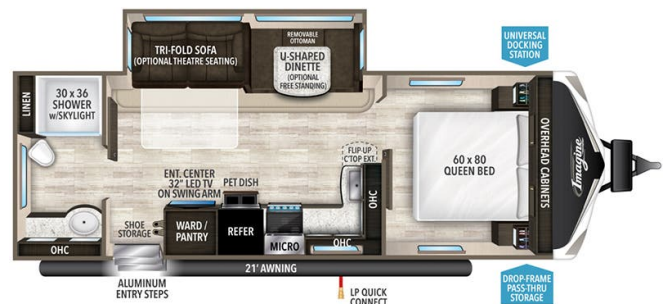

SPECIAL UNIT

\$28,995.00

2020 GRAND DESIGN IMAGINE 2600RB

SPECIFICATIONS

Year	2020
Manufacturer	GRAND DESIGN
Brand	IMAGINE
Model	2600RB
Type	Travel Trailer
Status	PreOwned
Stock #	65561
Financing Available	✓
Suspension	N/A
Leveling	N/A
Exterior Length	30.0 ft.
Dry Weight	5795 lbs.
Sleeping Capacity	4 person(s)
Interior Colour	N/A
Exterior Colour	N/A
Slideouts	1