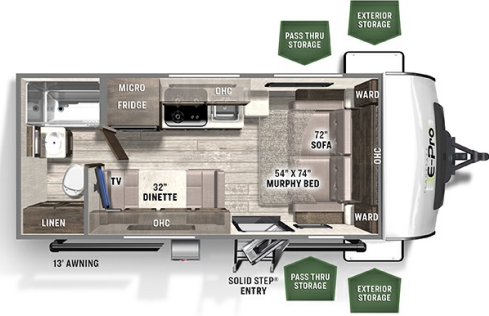

MSRP \$57,980.00

\$138 Bi-Weekly

\$0 down @ 7.99% APR for 60/240 months

(\$13,438 C.O.B.) O.A.C.

Woody's Price \$33,999.00

SPECIFICATIONS

Year	2023
Manufacturer	FOREST RIVER
Brand	E PRO
Model	19FD
Type	Travel Trailer
Status	New
Stock #	45505
Financing Available	✓
Warranty Available	Manufacturer
Suspension	N/A
Leveling	N/A
Exterior Length	20.2 ft.
Dry Weight	3167 lbs.
Sleeping Capacity	3 person(s)
Interior Colour	N/A
Exterior Colour	Fiberglass
Slideouts	N/A

Disclaimer: Product information, pricing and photos are as accurate as possible and are subject to change without notice.

SELLING FEATURES

Specifications and Features:

- Length (ft): 20'2"
- Width (ft): 7'8"
- Height (ft): 9'10"
- Dry Weight (lbs): 3167
- Payload Capacity (lbs): 1151
- Hitch Weight (lbs): 418
- Number Of Fresh Water Holding Tanks: 1
- Total Fresh Water Tank Capacity (gal): 31
- Number Of Gray Water Holding Tanks...