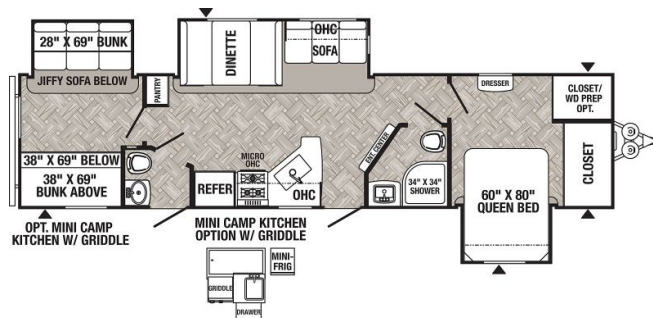

\$239 Bi-Weekly

2022 PALOMINO PUMA 32BHQS

SPECIFICATIONS

Year	2022
Manufacturer	PALOMINO
Brand	PUMA
Model	32BHQS
Type	Travel Trailer
Status	New
Stock #	19235
Financing Available	✘
Warranty Available	✘
Suspension	N/A
Leveling	N/A
Exterior Length	38.9 ft.
Dry Weight	9136 lbs.
Sleeping Capacity	10 person(s)
Interior Colour	Cafe Latte
Exterior Colour	White / Gray
Slideouts	3

Disclaimer: Product information, pricing and photos are as accurate as possible and are subject to change without notice.

SELLING FEATURES

The 2022 Puma 32BHQS, by Palomino, is built to give you better comfort and style, so you can enjoy your travels to the fullest. This travel trailer features an exterior kitchen, a rear bunk room & sleeps up to 11 people. All Pumas are backed with a 1 year manufacturer limited factory warranty. St...