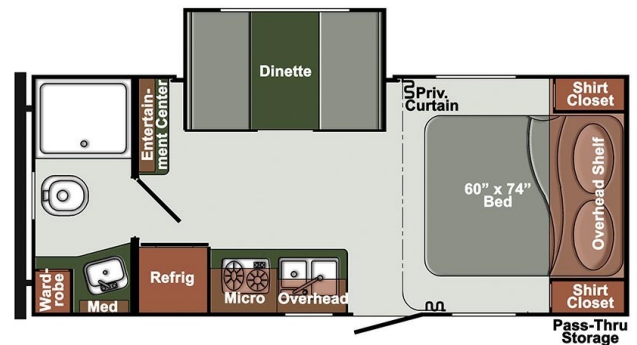

**SPECIAL UNIT**

**\$28,900.00**

Originally \$44,900

\$67 Weekly

**2023 GULFSTREAM NORTHERN EXPRESS 21QBD**

**SPECIFICATIONS**

Year	2023
Manufacturer	GULFSTREAM
Brand	NORTHERN EXPRESS
Model	21QBD
Type	Travel Trailer
Status	New
Stock #	72-12157
Financing Available	✓
Warranty Available	✓
Suspension	N/A
Leveling	N/A
Exterior Length	22.5 ft.
Dry Weight	4011 lbs.
Sleeping Capacity	4 person(s)
Interior Colour	LIGHT
Exterior Colour	White Azdel
Slideouts	1

- Dinette Table in Slide Out
- Full Rear Bath
- Pass-Through Storage
- Heated and Enclosed Underbelly
- 6 Gal DSI Gas/Electric Water Heater
- Ducted 13 500 BTU Roof-Mounted Air Conditioner
- Flush Mount 3-Burner Range with Oven...