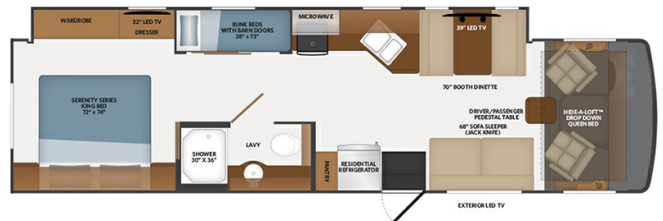

#### SPECIFICATIONS

Year	2024
Manufacturer	FLEETWOOD
Brand	FLEX
Model	34J
Type	Motorhome
Class	A
Fuel Type	Gas
Status	New
Stock #	44927
Financing Available	✓
Warranty Available	Manufacturer
Odometer	1893 kms.
VIN	758JR4440374
Chassis	Ford F53
Engine	350HP V8
Transmission	AUTO
Suspension	N/A
Leveling	N/A
Exterior Length	36.0 ft.
Dry Weight	22000 lbs.
Sleeping Capacity	10 person(s)
Interior Colour	DRIFTWOOD
Exterior Colour	Fiberglass
Slideouts	1