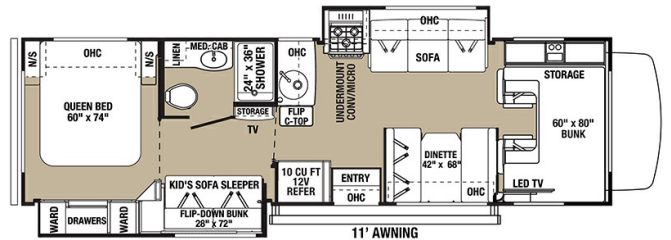

### SPECIFICATIONS

Year	2023
Manufacturer	FOREST RIVER
Brand	SOLERA
Model	32DSB
Type	Motorhome
Class	C
Fuel Type	Gas
Status	New
Stock #	44744
Financing Available	✓
Warranty Available	Manufacturer
Odometer	1010 kms.
VIN	DSF061634
Chassis	Ford E450
Engine	350HP V8
Transmission	AUTO
Suspension	N/A
Leveling	N/A
Exterior Length	32.3 ft.
Dry Weight	12580 lbs.
Sleeping Capacity	11 person(s)
Interior Colour	N/A
Exterior Colour	Fiberglass
Slideouts	2