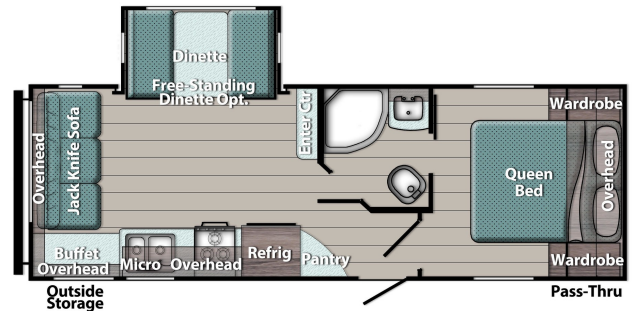

\$26,000.00

2022 GULFSTREAM AMERI-LITE TRAVEL TRAILER 236RL

SPECIFICATIONS

Year	2022
Manufacturer	GULFSTREAM
Brand	AMERI-LITE TRAVEL TRAILER
Model	236RL
Type	Travel Trailer
Status	PreOwned
Stock #	512T236
Financing Available	✓
Warranty Available	✓
Suspension	N/A
Leveling	N/A
Exterior Length	28.0 ft.
Dry Weight	5140 lbs.
Sleeping Capacity	6 person(s)
Interior Colour	N/A
Exterior Colour	N/A
Slideouts	1

Disclaimer: Product information, pricing and photos are as accurate as possible and are subject to change without notice.

SELLING FEATURES

KEY SPECIFICATIONS

Length 28'1"

Width 9'6"

Exterior Height 11'3"

Interior Height 6'8"

ADDITIONAL SPECS Dry Weight 5,140

Hitch Weight 930

Net Carrying Capacity 2,790

Fresh Water 30

Gray Tank 36

Black Tank 36

Furnace 16,000 BTU

Water Heater 6 Ga ILP