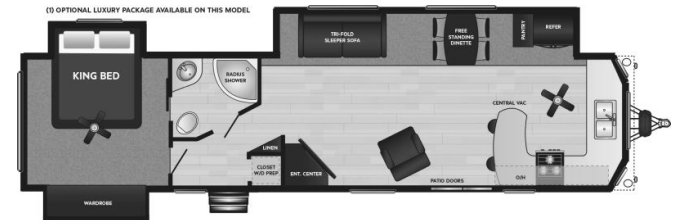

\$330 Bi-Weekly

2024 KEYSTONE RETREAT 39FKSS

SPECIFICATIONS

Year	2024
Manufacturer	KEYSTONE
Brand	RETREAT
Model	39FKSS
Type	Park Model
Status	New
Stock #	18184
Financing Available	✘
Warranty Available	✘
Suspension	N/A
Leveling	N/A
Exterior Length	40.2 ft.
Dry Weight	11010 lbs.
Sleeping Capacity	4 person(s)
Interior Colour	Cottage White
Exterior Colour	White
Slideouts	3

Disclaimer: Product information, pricing and photos are as accurate as possible and are subject to change without notice.

SELLING FEATURES

The 2024 Reatreat 39FKSS, by Keystone, has plenty of interior living space. This park model features a pull-out sofa bed, a table and chairs dinette & sleeps up to 4 people. All Retreats are backed with a 1 year manufacturer limited factory warranty. Start enjoying everything the RV lifestyle has..