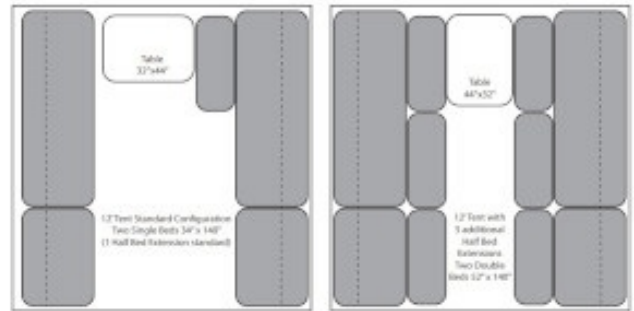

CLEARANCE UNIT

\$13,900.00

Originally \$17,900.00

2021 JUMPING JACK TRAILERS Mid 6 x 12 12' Tent Blackout

SPECIFICATIONS

Year	2021
Manufacturer	JUMPING JACK TRAILERS
Brand	Mid
Model	6 x 12 12' Tent Blackout
Type	Tent Trailer
Status	New
Stock #	JJ101
Financing Available	✓
Warranty Available	✓
Suspension	N/A
Leveling	N/A
Exterior Length	16.3 ft.
Dry Weight	2100 lbs.
Sleeping Capacity	N/A person(s)
Interior Colour	N/A
Exterior Colour	N/A
Slideouts	N/A

Disclaimer: Product information, pricing and photos are as accurate as possible and are subject to change without notice.

SELLING FEATURES

Whether you need to carry more or bigger toys, or your need is more tent space, the **Mid 6x12 with 12' tent** is your answer. Designed to carry 3 full size ATVs or 4 seat SxSs, the Mid 6x12 is sold with the full 12' tent or with the standard 8' tent (leaving a useful 4' deck out the door). **Cargo Cap...**