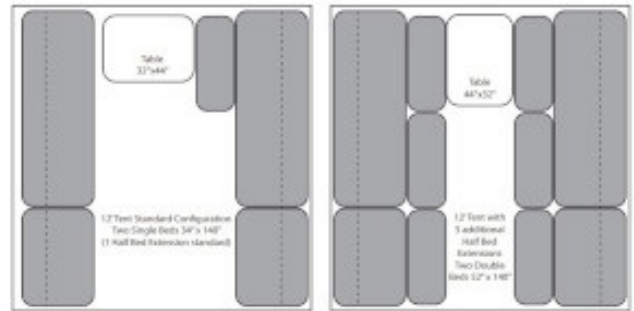

## 2021 JUMPING JACK TRAILERS Mid 6 x 12 12' Tent Blackout

### SPECIFICATIONS

Year	2021
Manufacturer	JUMPING JACK TRAILERS
Brand	Mid
Model	6 x 12 12' Tent Blackout
Type	Tent Trailer
Status	New
Stock #	JJ101
Financing Available	✓
Warranty Available	✓
Suspension	N/A
Leveling	N/A
Exterior Length	16.3 ft.
Dry Weight	2100 lbs.
Sleeping Capacity	N/A person(s)
Interior Colour	N/A
Exterior Colour	N/A
Slideouts	N/A

### SELLING FEATURES

Whether you need to carry more or bigger toys, or your need is more tent space, the **Mid 6x12 with 12' tent** is your answer. Designed to carry 3 full size ATVs or 4 seat SxSs, the Mid 6x12 is sold with the full 12' tent or with the standard 8' tent (leaving a useful 4' deck out the door). **Cargo Cap...**