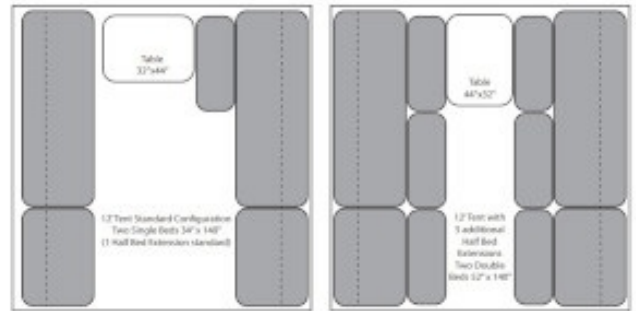

CLEARANCE UNIT

\$11,900.00

Originally \$15,900.00

2021 JUMPING JACK TRAILERS Mid 6 x 12 - 12' Tent

SPECIFICATIONS

Year	2021
Manufacturer	JUMPING JACK TRAILERS
Brand	Mid
Model	6 x 12 - 12' Tent
Type	Tent Trailer
Status	New
Stock #	JJ104
Financing Available	✓
Warranty Available	✓
Suspension	N/A
Leveling	N/A
Exterior Length	16.3 ft.
Dry Weight	2100 lbs.
Sleeping Capacity	N/A person(s)
Interior Colour	N/A
Exterior Colour	N/A
Slideouts	N/A

Disclaimer: Product information, pricing and photos are as accurate as possible and are subject to change without notice.

SELLING FEATURES

Whether you need to carry more or bigger toys, or your need is more tent space, the Mid 6x12 with 8' tent is your answer. Designed to carry 3 full size ATVs or 4 seat SxSs, the Mid 6x12 is sold with the full 12' tent or with the standard 8' tent (leaving a useful 4' deck out the door). **Cargo Capaci...**