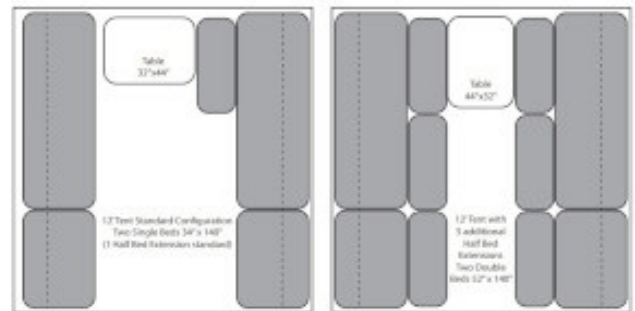

CLEARANCE UNIT

\$11,900.00

Originally \$15,900.00

2021 JUMPING JACK TRAILERS Mid 6 x 12 - 12' Tent

SPECIFICATIONS

Year	2021
Manufacturer	JUMPING JACK TRAILERS
Brand	Mid
Model	6 x 12 - 12' Tent
Type	Tent Trailer
Status	New
Stock #	JJ104
Financing Available	✓
Warranty Available	✓
Suspension	N/A
Leveling	N/A
Exterior Length	16.3 ft.
Dry Weight	2100 lbs.
Sleeping Capacity	N/A person(s)
Interior Colour	N/A
Exterior Colour	N/A
Slideouts	N/A

Disclaimer: Product information, pricing and photos are as accurate as possible and are subject to change without notice.

SELLING FEATURES

Whether you need to carry more or bigger toys, or your need is more tent space, the Mid 6x12 with 8' tent is your answer. Designed to carry 3 full size ATVs or 4 seat SxSs, the Mid 6x12 is sold with the full 12' tent or with the standard 8' tent (leaving a useful 4' deck out the door). **Cargo Capaci...**