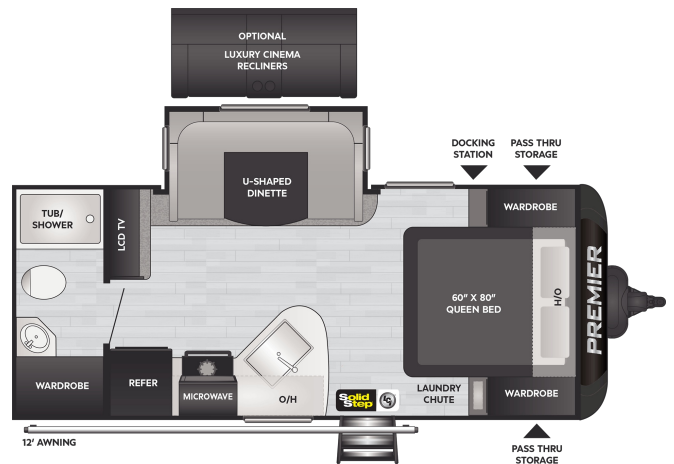

Disclaimer: Product information, pricing and photos are as accurate as possible and are subject to change without notice.