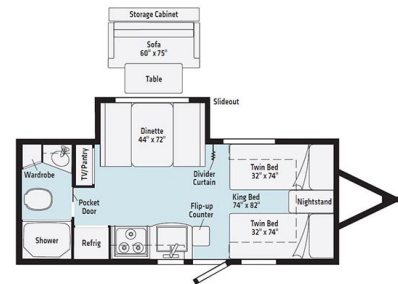

### SPECIFICATIONS

Year	2025
Manufacturer	WINNEBAGO
Brand	Micro Minnie
Model	2108TB
Type	Travel Trailer
Status	New
Stock #	N1395
Financing Available	✓
Warranty Available	✓
Suspension	N/A
Leveling	Electric
Exterior Length	22.7 ft.
Dry Weight	4040 lbs.
Sleeping Capacity	4 person(s)
Interior Colour	Crosshatch
Exterior Colour	Fibreglass
Slideouts	1

### SELLING FEATURES

Come see just how accommodating this travel trailer can be! The two 32" x 74" twin beds up front have a nightstand in between them and a divider curtain to draw, plus they can convert into one 74" x 82" king-size bed. The 44" x 72" booth dinette slide can also convert into an extra sleeping space...