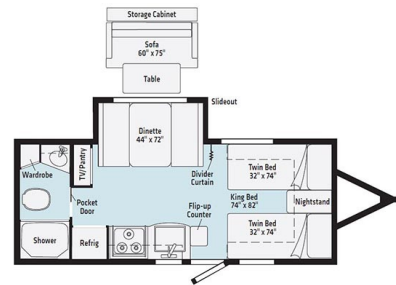

\$45,995.00

Originally ~~\$58,968.00~~

\$204 Bi-Weekly

SPECIFICATIONS

Year	2025
Manufacturer	WINNEBAGO
Brand	Micro Minnie
Model	2108TB
Type	Travel Trailer
Status	New
Stock #	N1395
Financing Available	✓
Warranty Available	✓
Suspension	N/A
Leveling	Electric
Exterior Length	22.7 ft.
Dry Weight	4040 lbs.
Sleeping Capacity	4 person(s)
Interior Colour	Crosshatch
Exterior Colour	Fibreglass
Slideouts	1

Disclaimer: Product information, pricing and photos are as accurate as possible and are subject to change without notice.

SELLING FEATURES

Come see just how accommodating this travel trailer can be! The two 32" x 74" twin beds up front have a nightstand in between them and a divider curtain to draw, plus they can convert into one 74" x 82" king-size bed. The 44" x 72" booth dinette slide can also convert into an extra sleeping space...