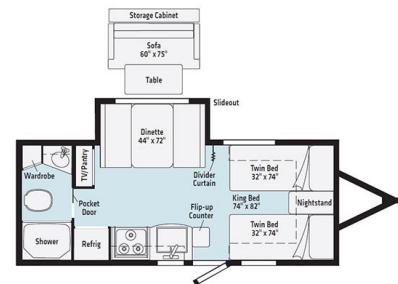

SPECIFICATIONS

Year	2025
Manufacturer	WINNEBAGO
Brand	Micro Minnie
Model	2108TB
Type	Travel Trailer
Status	New
Stock #	N1395
Financing Available	✓
Warranty Available	✓
Suspension	N/A
Leveling	Electric
Exterior Length	22.7 ft.
Dry Weight	4040 lbs.
Sleeping Capacity	4 person(s)
Interior Colour	Crosshatch
Exterior Colour	Fibreglass
Slideouts	1

Disclaimer: Product information, pricing and photos are as accurate as possible and are subject to change without notice.

SELLING FEATURES

Come see just how accommodating this travel trailer can be! The two 32" x 74" twin beds up front have a nightstand in between them and a divider curtain to draw, plus they can convert into one 74" x 82" king-size bed. The 44" x 72" booth dinette slide can also convert into an extra sleeping space...