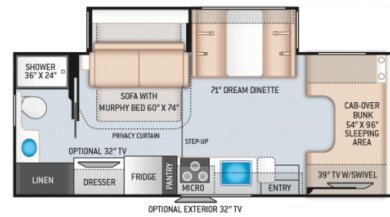

SPECIAL UNIT

\$154,995.00

Originally \$159,995

\$729 Bi-Weekly

2025 THOR MOTOR COACH FOUR WINDS 25M

SPECIFICATIONS

Year	2025
Manufacturer	THOR MOTOR COACH
Brand	FOUR WINDS
Model	25M
Type	Motorhome
Class	C
Fuel Type	N/A
Status	New
Stock #	P10
Financing Available	✓
Warranty Available	✓
Odometer	775 kms.
VIN	1FDXE4FN4PDD38462
Chassis	N/A
Engine	N/A
Transmission	N/A
Suspension	N/A
Leveling	N/A
Exterior Length	25.0 ft.
Dry Weight	12500 lbs.
Sleeping Capacity	6 person(s)
Interior Colour	N/A
Exterior Colour	Fibreglass
Slideouts	1

Disclaimer: Product information, pricing and photos are as accurate as possible and are subject to change without notice.

SELLING FEATURES

2025 Thor Four Winds Motor Home 25M 1 slide rear bath room sofa with murphy bed very nice floor plan

Key Features

- 360 Siphon RV Holding Tank Vent Cap
- 7" Touchscreen Dash Radio, Plug and Play Screen Mirroring w/Back-Up Monitor
- 84" Interior Ceiling Height
- Bedroom 12V Outlet for CPAP...

Powered by focusRV