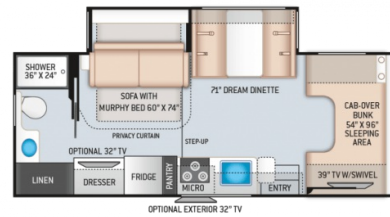

SPECIAL UNIT

\$154,995.00

Originally \$159,995

\$729 Bi-Weekly

2025 THOR MOTOR COACH FOUR WINDS 25M

SPECIFICATIONS

Year	2025
Manufacturer	THOR MOTOR COACH
Brand	FOUR WINDS
Model	25M
Type	Motorhome
Class	C
Fuel Type	N/A
Status	New
Stock #	P10
Financing Available	✓
Warranty Available	✓
Odometer	775 kms.
VIN	1FDXE4FN4PDD38462
Chassis	N/A
Engine	N/A
Transmission	N/A
Suspension	N/A
Leveling	N/A
Exterior Length	25.0 ft.
Dry Weight	12500 lbs.
Sleeping Capacity	6 person(s)
Interior Colour	N/A
Exterior Colour	Fibreglass
Slideouts	1

Disclaimer: Product information, pricing and photos are as accurate as possible and are subject to change without notice.

SELLING FEATURES

2023 Thor Four Winds Motor Home 25M 1 slide rear bath room sofa with murphy bed very nice floor plan

Key Features

- 360 Siphon RV Holding Tank Vent Cap
- 7" Touchscreen Dash Radio, Plug and Play Screen Mirroring w/Back-Up Monitor
- 84" Interior Ceiling Height
- Bedroom 12V Outlet for CPAP...

Powered by focusRV