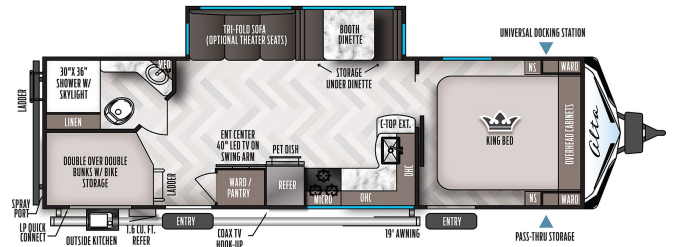

SPECIAL UNIT

\$49,900.00

Originally \$64,900

2023 EAST TO WEST ALTA 2800KBH

SPECIFICATIONS

Year	2023
Manufacturer	EAST TO WEST
Brand	ALTA
Model	2800KBH
Type	Travel Trailer
Status	New
Stock #	P9008081
Financing Available	✓
Warranty Available	✓
Suspension	N/A
Leveling	Electric
Exterior Length	33.8 ft.
Dry Weight	6774 lbs.
Sleeping Capacity	10 person(s)
Interior Colour	CASHMERE
Exterior Colour	Laminated Walls with ADZEL on board
Slideouts	1

- CASHMERE CANYON INTERIOR COLOUR
- G...

Powered by focusRV