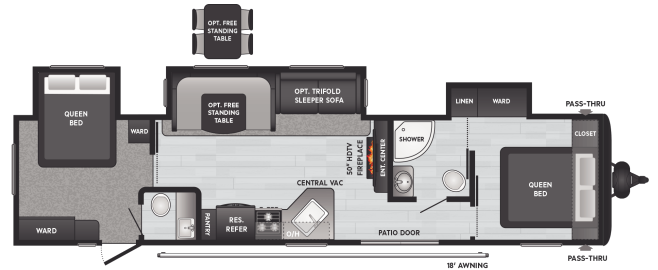

\$39,995.00

2022 KEYSTONE HIDEOUT 38FQTS

SPECIFICATIONS

Year	2022
Manufacturer	KEYSTONE
Brand	HIDEOUT
Model	38FQTS
Type	Park Model
Status	New
Stock #	8415
Financing Available	✓
Suspension	N/A
Leveling	N/A
Exterior Length	38.0 ft.
Dry Weight	9291 lbs.
Sleeping Capacity	8 person(s)
Interior Colour	N/A
Exterior Colour	N/A
Slideouts	3