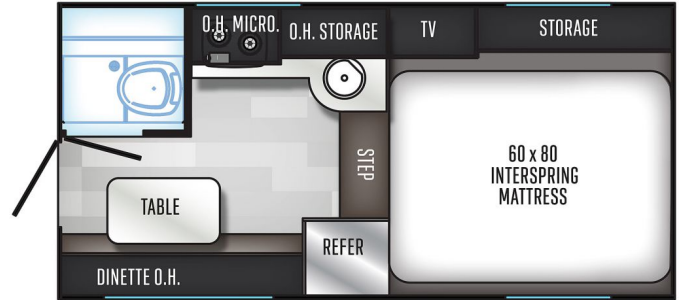

\$29,900.00

2020 PALOMINO PALOMINO BACKPACK BACKPACK 750HS

SPECIFICATIONS

Year	2020
Manufacturer	PALOMINO
Brand	PALOMINO BACKPACK
Model	BACKPACK 750HS
Type	Truck Camper
Status	New
Stock #	20-TBA
Financing Available	✘
Warranty Available	✘
Suspension	N/A
Leveling	N/A
Exterior Length	8.2 ft.
Dry Weight	1800 lbs.
Sleeping Capacity	N/A person(s)
Interior Colour	N/A
Exterior Colour	N/A
Slideouts	N/A