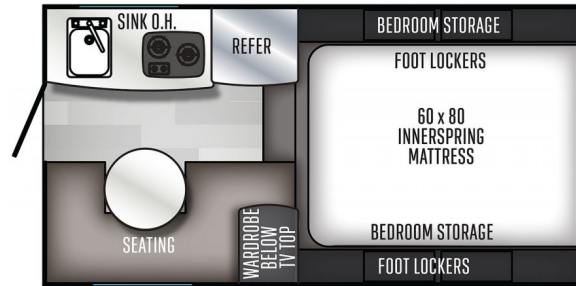

2020 PALOMINO PALOMINO BACKPACK SS SS 550 BACKPACK

\$19,900.00

SPECIFICATIONS

Year	2020
Manufacturer	PALOMINO
Brand	PALOMINO BACKPACK SS
Model	SS 550 BACKPACK
Type	Truck Camper
Status	New
Stock #	20-650
Financing Available	✘
Warranty Available	✘
Suspension	N/A
Leveling	N/A
Exterior Length	7.0 ft.
Dry Weight	1580 lbs.
Sleeping Capacity	N/A person(s)
Interior Colour	N/A
Exterior Colour	N/A
Slideouts	N/A

Disclaimer: Product information, pricing and photos are as accurate as possible and are subject to change without notice.

SELLING FEATURES

FITS 1/2 TON, 5.5 OR 6.5 BOX, SOFT SIDED POP UP, FURNACE REFRIGERATOR, REMOTE LIFT SYSTEM FOR ROOF, AM/FM/DVD/BLUETOOTH STEREO, ONE PIECE ENTRY DOOR, LED INTERIOR LIGHTING, HOT WATER, EXTERIOR SHOWER, IN STOCK FINANCING AVAILABLE