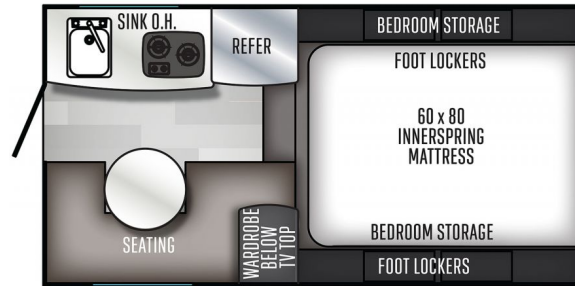

### SPECIFICATIONS

Year	2020
Manufacturer	PALOMINO
Brand	PALOMINO BACKPACK SS
Model	SS 550 BACKPACK
Type	Truck Camper
Status	New
Stock #	20-650
Financing Available	✘
Warranty Available	✘
Suspension	N/A
Leveling	N/A
Exterior Length	7.0 ft.
Dry Weight	1580 lbs.
Sleeping Capacity	N/A person(s)
Interior Colour	N/A
Exterior Colour	N/A
Slideouts	N/A

### SELLING FEATURES

FITS 1/2 TON, 5.5 OR 6.5 BOX, SOFT SIDED POP UP, FURNACE REFRIGERATOR, REMOTE LIFT SYSTEM FOR ROOF, AM/FM/DVD/BLUETOOTH STEREO, ONE PIECE ENTRY DOOR, LED INTERIOR LIGHTING, HOT WATER, EXTERIOR SHOWER, IN STOCK FINANCING AVAILABLE