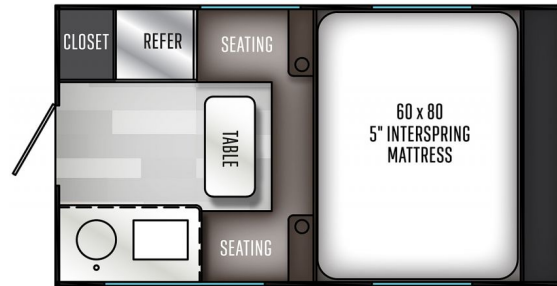

\$27,900.00

2020 PALOMINO PALOMINO BACKPACK HS BACK PACK 690 HS

SPECIFICATIONS

Year	2020
Manufacturer	PALOMINO
Brand	PALOMINO BACKPACK HS
Model	BACK PACK 690 HS
Type	Truck Camper
Status	New
Stock #	20-669
Financing Available	✘
Warranty Available	✘
Suspension	N/A
Leveling	N/A
Exterior Length	6.6 ft.
Dry Weight	1561 lbs.
Sleeping Capacity	N/A person(s)
Interior Colour	N/A
Exterior Colour	N/A
Slideouts	N/A

Disclaimer: Product information, pricing and photos are as accurate as possible and are subject to change without notice.

SELLING FEATURES

DESIGNED FOR YOUR 5.5 OR 6.6FT BOX, 60X80 QUEEN MATTRESS, FRAMELESS WINDOWS, ON DEMAND HOT WATER HEATER, LED INTERIOR LIGHTING, ELECTRIC JACKS, ENTRY STEP, FRONT CAP/LINE X WINDSHEILD, IN STOCK, FINANCING AVAILABLE