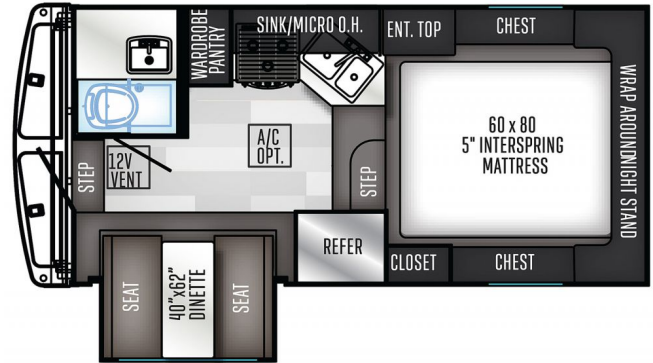

\$39,900.00

2020 PALOMINO PALOMINO BACKPACK HS 2902

SPECIFICATIONS

Year	2020
Manufacturer	PALOMINO
Brand	PALOMINO BACKPACK
Model	HS 2902
Type	Truck Camper
Status	New
Stock #	20-3146
Financing Available	✘
Warranty Available	✘
Suspension	N/A
Leveling	N/A
Exterior Length	9.0 ft.
Dry Weight	3146 lbs.
Sleeping Capacity	N/A person(s)
Interior Colour	N/A
Exterior Colour	N/A
Slideouts	N/A

Disclaimer: Product information, pricing and photos are as accurate as possible and are subject to change without notice.

SELLING FEATURES

FITS 3/4 TON 6.5 OR 8 FT BOX, WELL APPOINTED WITH, TV/AM/FM/CD/DVD STEREO, EXTERIOR SPEAKERS, QUEEN BED, FRAMELESS INSULATED WINDOWS, ELECTRIC JACKS, ON DEMAND HOT WATER HEATER, OUTSIDE SHOWER, 12VOLT HEAT PAD ON TANKS, 6 CUBIC FT REFRIGERATOR, HEATED AND ENCLOSED BASEMENT, SOLAR PREP, 4 STEP ENTR...