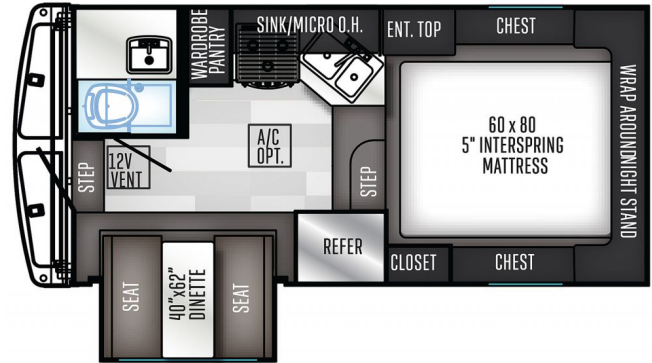

\$39,900.00

2020 PALOMINO PALOMINO BACKPACK HS 2902

SPECIFICATIONS

Year	2020
Manufacturer	PALOMINO
Brand	PALOMINO BACKPACK
Model	HS 2902
Type	Truck Camper
Status	New
Stock #	20-3146
Financing Available	✘
Warranty Available	✘
Suspension	N/A
Leveling	N/A
Exterior Length	9.0 ft.
Dry Weight	3146 lbs.
Sleeping Capacity	N/A person(s)
Interior Colour	N/A
Exterior Colour	N/A
Slideouts	N/A

Disclaimer: Product information, pricing and photos are as accurate as possible and are subject to change without notice.

SELLING FEATURES

FITS 3/4TON 6.5 OR 8FT BOX, WELL APPOINTED WITH, TV/AM/FM /CD/DVD STEREO, EXTERIOR SPEAKERS, QUEEN BED, FRAMELESS INSULATED WINDOWS, ELECTRIC JACKS, ON DEMAND HOT WATER HEATER, OUTSIDE SHOWER, 12VOLT HEAT PAD ON TANKS, 6CUBIC FT REFRIGERATOR, HEATED AND ENCLOSED BASEMENT, SOLAR PREP, 4 STEP ENTR...