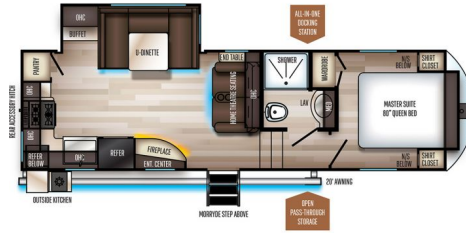

\$49,900.00

2020 FOREST RIVER SABRE SABRE 261RK

SPECIFICATIONS

Year	2020
Manufacturer	FOREST RIVER
Brand	SABRE
Model	SABRE 261RK
Type	Fifth Wheel
Status	New
Stock #	20-4241
Financing Available	✘
Warranty Available	✘
Suspension	N/A
Leveling	N/A
Exterior Length	30.0 ft.
Dry Weight	7265 lbs.
Sleeping Capacity	N/A person(s)
Interior Colour	N/A
Exterior Colour	N/A
Slideouts	N/A

Disclaimer: Product information, pricing and photos are as accurate as possible and are subject to change without notice.

SELLING FEATURES

GREAT HALF TON FIFTH WHEEL. REAR KITCHEN, U SHAPED DINETTE, THEATER SEATING, ELECTRIC AUTO LEVEL, 10 GAL WATER HEATER WITH QUICK RECOVERY, 15K BTU A/C, SOLAR PKG, EQUIPTED WITH SOLAR PANEL INSTALLED,(JUICE PACK OPTION) POWER AWNING/LED LIGHTING, EXTERIOR TV HOOKUP, ALUMINUM RIMS, HEATED AND ENCLD...