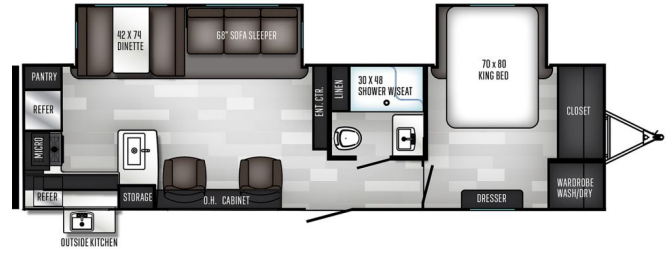

**\$47,900.00**

**2020 PALOMINO SOLAIRE SOLAIRE 304RKDS**

**SPECIFICATIONS**

Year	2020
Manufacturer	PALOMINO
Brand	SOLAIRE
Model	SOLAIRE 304RKDS
Type	Travel Trailer
Status	New
Stock #	20-4078
Financing Available	✘
Warranty Available	✘
Suspension	N/A
Leveling	N/A
Exterior Length	35.0 ft.
Dry Weight	7250 lbs.
Sleeping Capacity	N/A person(s)
Interior Colour	N/A
Exterior Colour	N/A
Slideouts	N/A

**Disclaimer:** Product information, pricing and photos are as accurate as possible and are subject to change without notice.

**SELLING FEATURES**

DOUBLE SLIDE OUT, TABLE AND CHAIRS, TORSION AXLES, DVD/BLUETOOTH/HMDI STEREO, POWER TONGUE JACK, 13500BTU A/C, FIBERGLASS EXTERIOR, SOLID SURFACE COUNTERTOPS, FIBERGLASS FRONT CAP, GLASS TOP FLUSH MOUNT RANGE, 43" TV, RVQ BUMPER, TRI FOLD SOFA, STAINLESS STEEL KITCHEN SINK, USB PORTS, LED INTERIO...