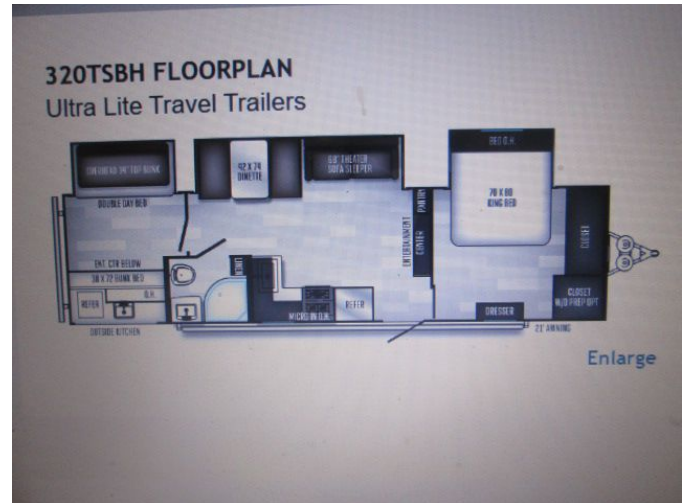

## 2020 PALOMINO SOLAIRE SOLAIRE 320TSBH

### SPECIFICATIONS

|                     |                 |
|---------------------|-----------------|
| Year                | 2020            |
| Manufacturer        | PALOMINO        |
| Brand               | SOLAIRE         |
| Model               | SOLAIRE 320TSBH |
| Type                | Travel Trailer  |
| Status              | New             |
| Stock #             | 20-3957         |
| Financing Available | ✘               |
| Warranty Available  | ✘               |
| Suspension          | N/A             |
| Leveling            | N/A             |
| Exterior Length     | 36.0 ft.        |
| Dry Weight          | 7920 lbs.       |
| Sleeping Capacity   | N/A person(s)   |
| Interior Colour     | N/A             |
| Exterior Colour     | N/A             |
| Slideouts           | N/A             |

### SELLING FEATURES

GREAT FAMILY UNIT, FULL BUNKROOM IN REAR WITH SLIDE, DEXTER TORFLEX AXLES, POWER AWNING/LED LIGHTS, DVD/BLUETOOTH STEREO, POWER TONGUE JACK, BLACK TANK FLUSH, 8CUBIC FT REFRIGERATOR, SLAM LATCH BAGGAGE DOORS, SOLID SURFACE COUNTER TOPS, ALUMINUM FRAMING VACCUM BONDED FIBERGLASS EXTERIOR, A/C, FIB...