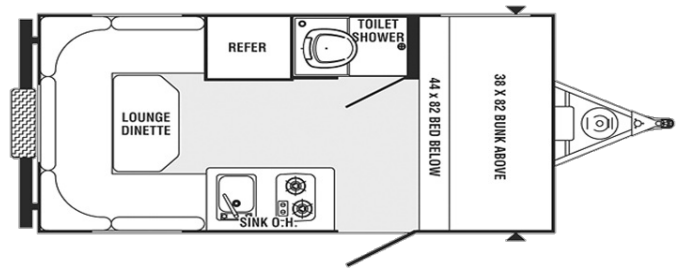

\$645.00

2011 FOREST RIVER PALOMINO G-143

SPECIFICATIONS

Year	2011
Manufacturer	FOREST RIVER
Brand	PALOMINO
Model	G-143
Type	Travel Trailer
Status	Rental
Stock #	BN012989
Financing Available	✘
Warranty Available	✘
Suspension	N/A
Leveling	Manual
Exterior Length	20.0 ft.
Dry Weight	2594 lbs.
Sleeping Capacity	4 person(s)
Interior Colour	MOSS
Exterior Colour	Fibreglass
Slideouts	N/A

Disclaimer: Product information, pricing and photos are as accurate as possible and are subject to change without notice.

SELLING FEATURES

YEAR ROUND RENTAL!

TREK G-143

Sleeps 4-5

Travel Length - 20'

Hitch Weight - 551 lbs.

Total Dry Weight - 2594 lbs.

PRICE INCLUDES:

WEIGHT DIST + SET-UP

OPTIONS & EQUIPMENT

Awning	Heating	1 Air Conditioning Unit(s) (Roof)	Battery Tray	AC/DC Converter	Stabilizer Jacks	LPG Detector
Microwave	Monitor Panel	Power Bath Vents	Sky Light(s)	Smoke Detector	Spare with Carrier	
Television	TV Antenna	Gas/Elec Water Heater 6 GAL				